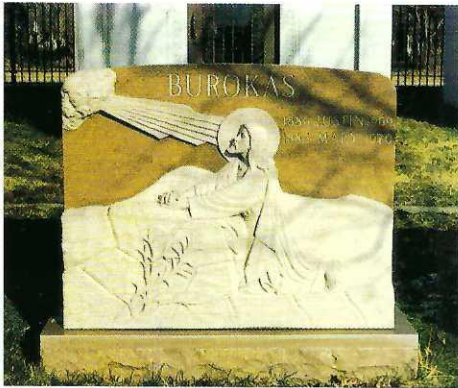

*Deep cut corner rose... A Davis trademark.*

*Customized gold leafed lettering.*

*Personalized mahogany granite.*

*Rustic Vermont granite with raised letters.*

*Sculpture of Christ in garden of Gethsemane.*

*Rose quartz and slate.*

*Single grave headstone in Vermont granite.*

*All polished red granite with custom drawn chinese characters.*

*Large classic design in Canadian pink.*

Located near the new MBTA Forest Hills Terminal, Davis Monuments offers a modern facility with nearly one hundred monument styles on display, both indoors in a comfortable, well-lit and air-conditioned display-room, and outdoors on our private front lawn. Plan to visit us soon. Ample parking is provided.