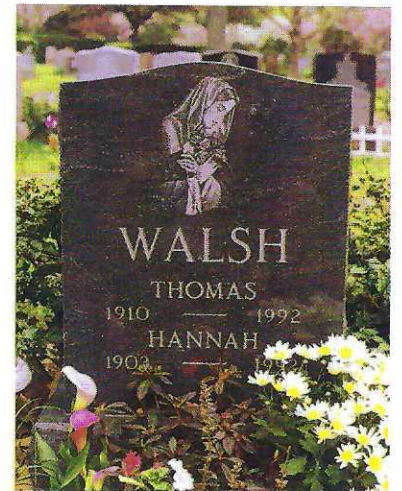

Modern etching techniques.

WHY YOU SHOULD CONSIDER DAVIS MONUMENTS FOR THIS MOST IMPORTANT SELECTION.

- Largest inventory of quality domestic and imported colored granites
- Presentation in the comfort of your home available, if desired
- Eternal guarantee on all monuments
- Custom design service
- Chinese calligraphy
- Work done on premises by our own craftsmen
- Boston's largest Rock of Ages granite supplier
- Fastest delivery
- Vandalism protection at no charge
- Most competitive prices in Greater Boston